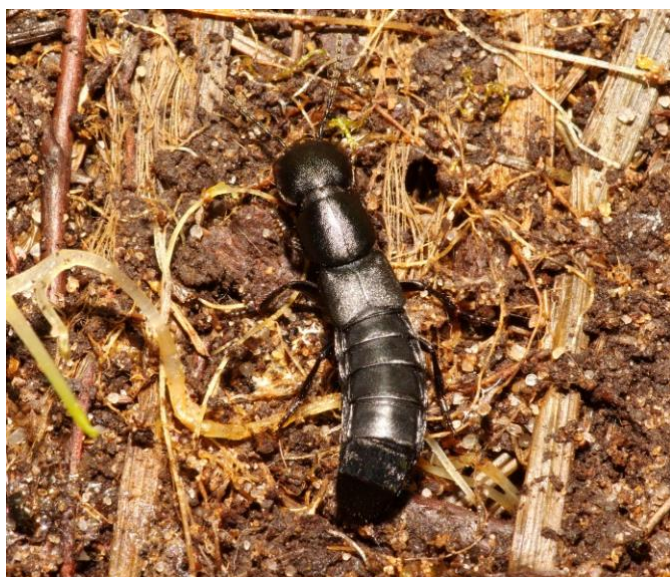

***Ocypus nitens* (Schrank, 1781) (Col: Staphylinidae)  
at the Devil's Spittleful, Kidderminster.**

Kevin McGee. Gardeners Cottage, Shakenhurst, Nr Kidderminster,  
Worcestershire. DY14 9AR  
[kevinmcgeeandrena@live.co.uk](mailto:kevinmcgeeandrena@live.co.uk)

A large black rove beetle 20mm in length was collected from underneath a birch log at the Devil's Spittleful on 26.4.2018 (01, 02, 03). I later keyed the beetle out as *Ocypus nitens* but on learning of its rarity during on-line research I thought it best to seek a second opinion. I posted the specimen to Paul Whitehead who confirmed that it is indeed *O. nitens* and to the best of his knowledge is the first record from this region.

01. *Ocypus nitens* underneath a birch log at Devil's Spittleful on 26.04.2018. K.McGee.

(Editor's note. The Worcestershire Biological Records Centre database contains one other Worcestershire record from Brotheridge Green at SO814431 in 1977).

02. *Ocypus nitens* from underneath a birch log at the Devil's Spittleful on 26.04.2018. K.McGee.

03. *Ocypus nitens*, details of the main features. Image kindly prepared by P.F.Whitehead., and reproduced here with his permission.