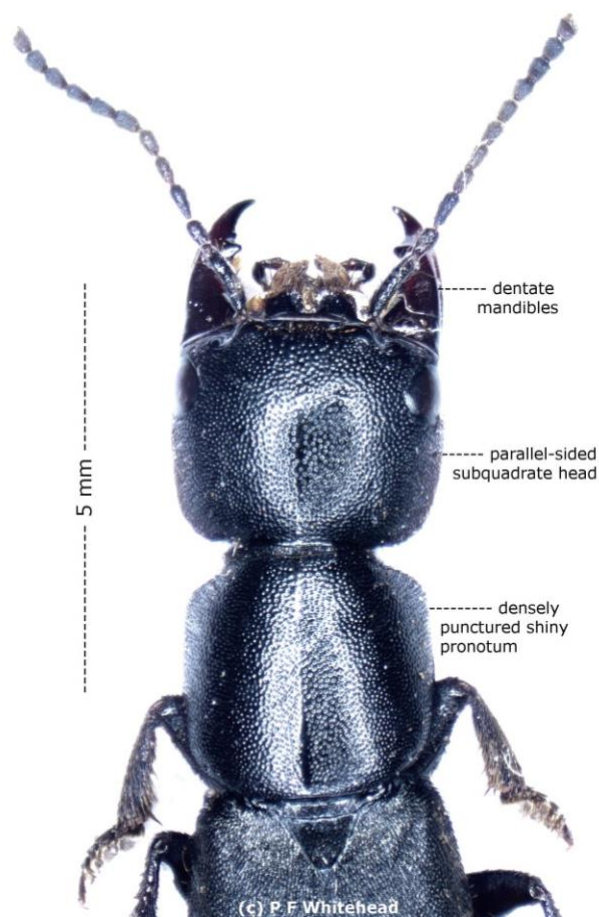

A large black rove beetle 20mm in length was collected from underneath a birch log at the Devil's Spittleful on 26.4.2018 (01, 02, 03). I later keyed the beetle out as *Ocypus nitens* but on learning of its rarity during on-line research I thought it best to seek a second opinion. I posted the specimen to Paul Whitehead who confirmed that it is indeed *O. nitens* and to the best of his knowledge is the first record from this region.

The beetle is listed as scarce (Notable A). The distribution map on the NBN Atlas web-site reveals 76 records from widely-scattered locations throughout much of England and Wales except for the midlands; although there is a slight bias towards the southern and eastern coastal areas of England. On the European continent, particularly towards the western Mediterranean, the beetle is associated with thermo-xeric short-grassland communities. It will be interesting to see if further records are ever established from similar heathland habitats around the Kidderminster area generally. Any large black rove beetle from dry sandy sites appearing superficially like a slimmed-down version of *Ocypus olens* (the Devil's coach-horse) should be collected for identification.

01. *Ocypus nitens* underneath a birch log at Devil's Spittleful on 26.04.2018. K.McGee.

(Editor's note. The Worcestershire Biological Records Centre database contains one other Worcestershire record from Brotheridge Green at SO814431 in 1977).

02. *Ocypus nitens* from underneath a birch log at the Devil's Spittleful on 26.04.2018. K.McGee.

03. *Ocypus nitens*, details of the main features. Image kindly prepared by P.F.Whitehead., and reproduced here with his permission.